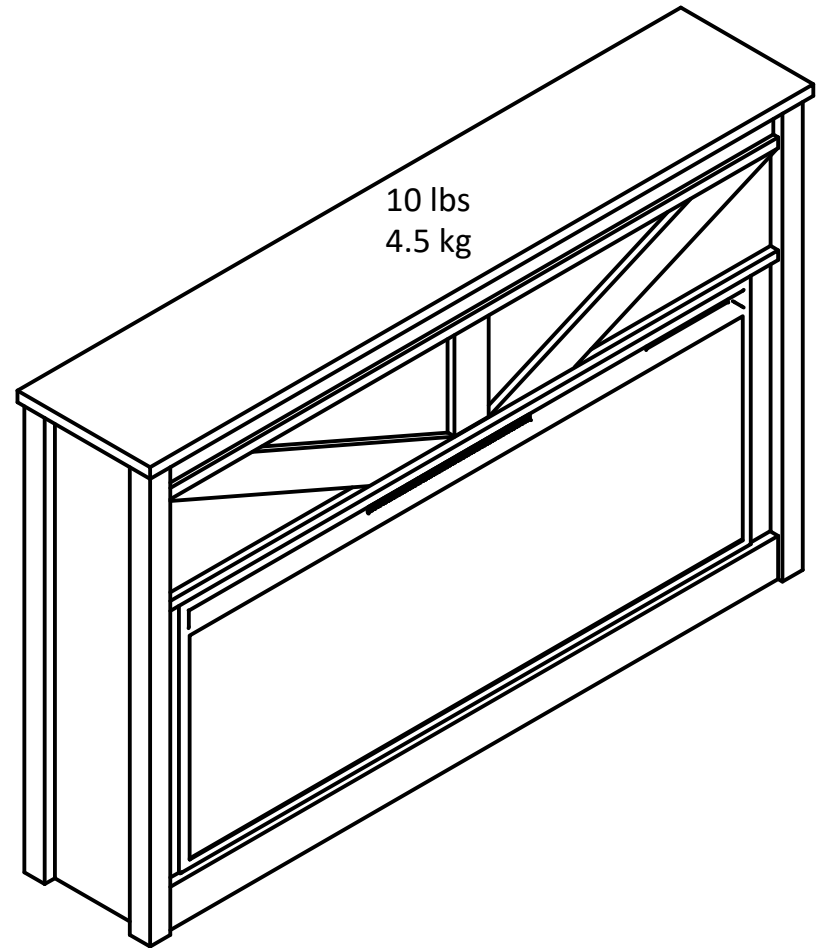

3799

Wood Breakdown: 85%
Total storage: 00 cubic feet

Overall Product Size:
48.86"W x 9.76"D x 30.98"H
124.1cm W x 24.8cm D x 78.8cm H

Maximum Weight Capacities
Unit Weight: 78 lbs. (35.4 kg)