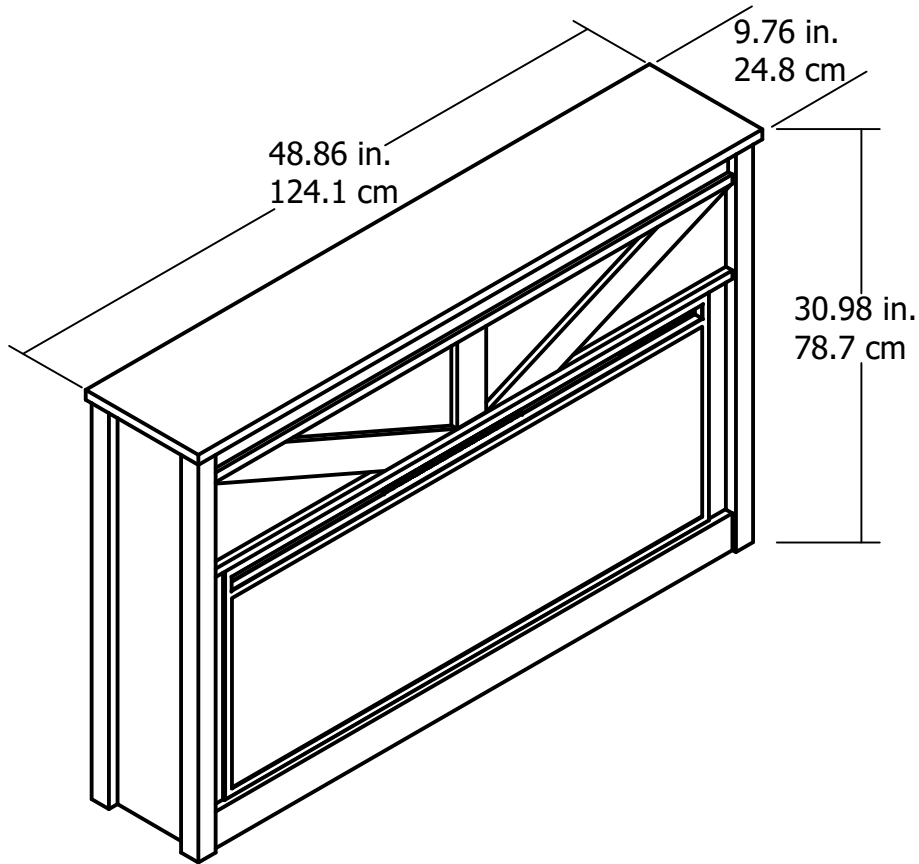

3799

Wood Breakdown: 85%
Total storage: 00 cubic feet

Overall Product Size:
48.86"W x 9.76"D x 30.98"H
124.1cm W x 24.8cm D x 78.8cm H

Maximum Weight Capacities
Unit Weight: 78 lbs. (35.4 kg)